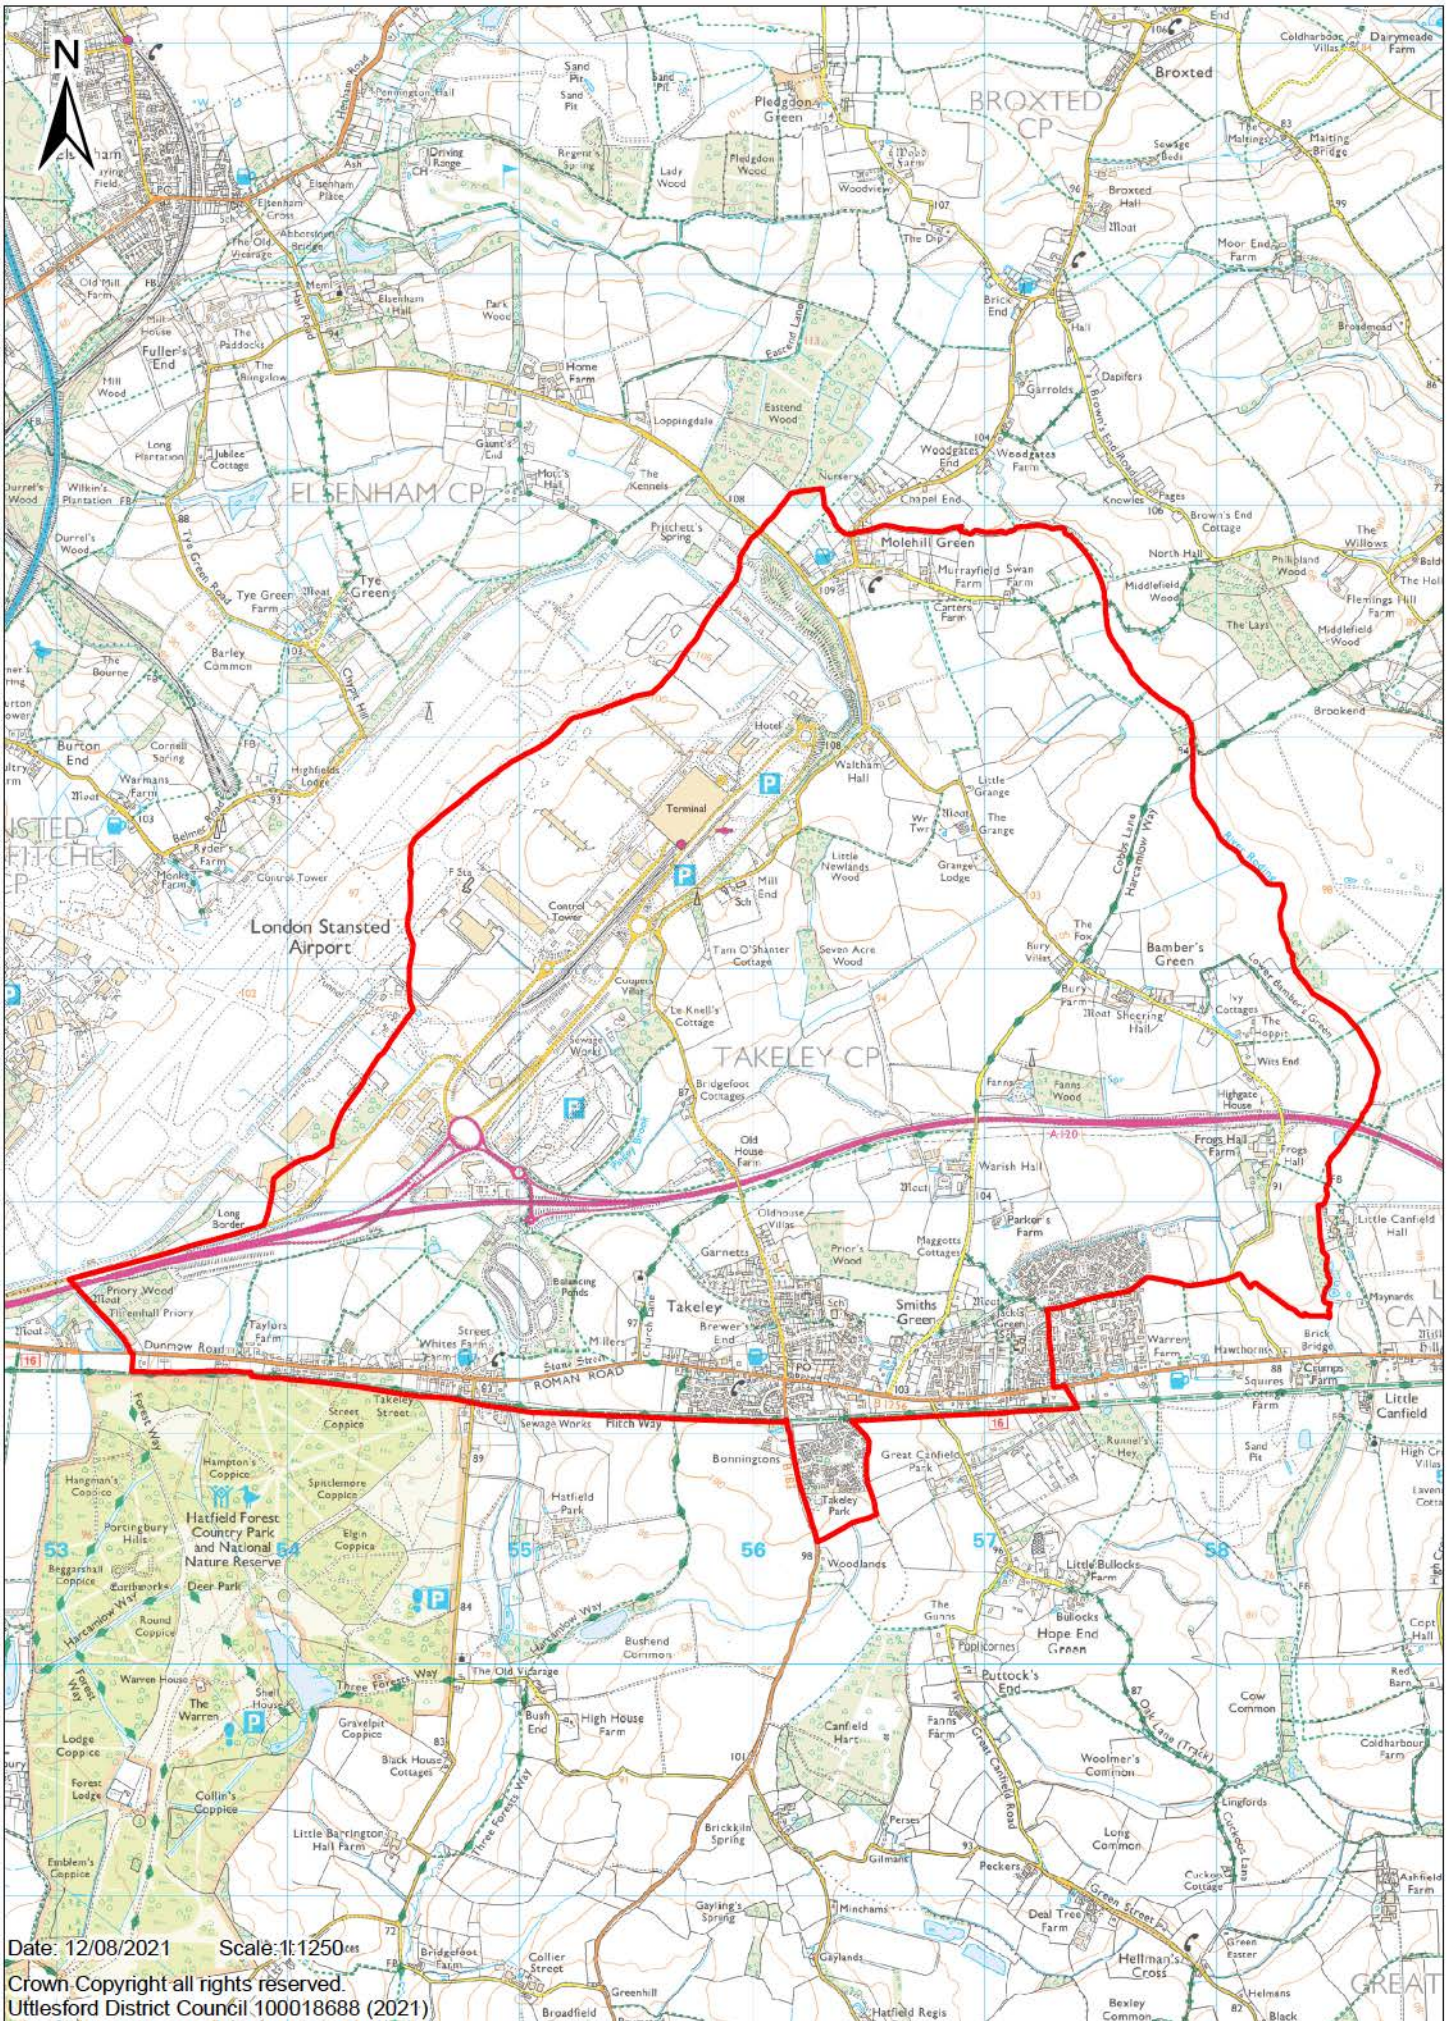

Takeley Neighbourhood Plan Area

Date: 12/08/2021 Scale: 1:12500
Crown Copyright all rights reserved
Uttlesford District Council 100018688 (2021)