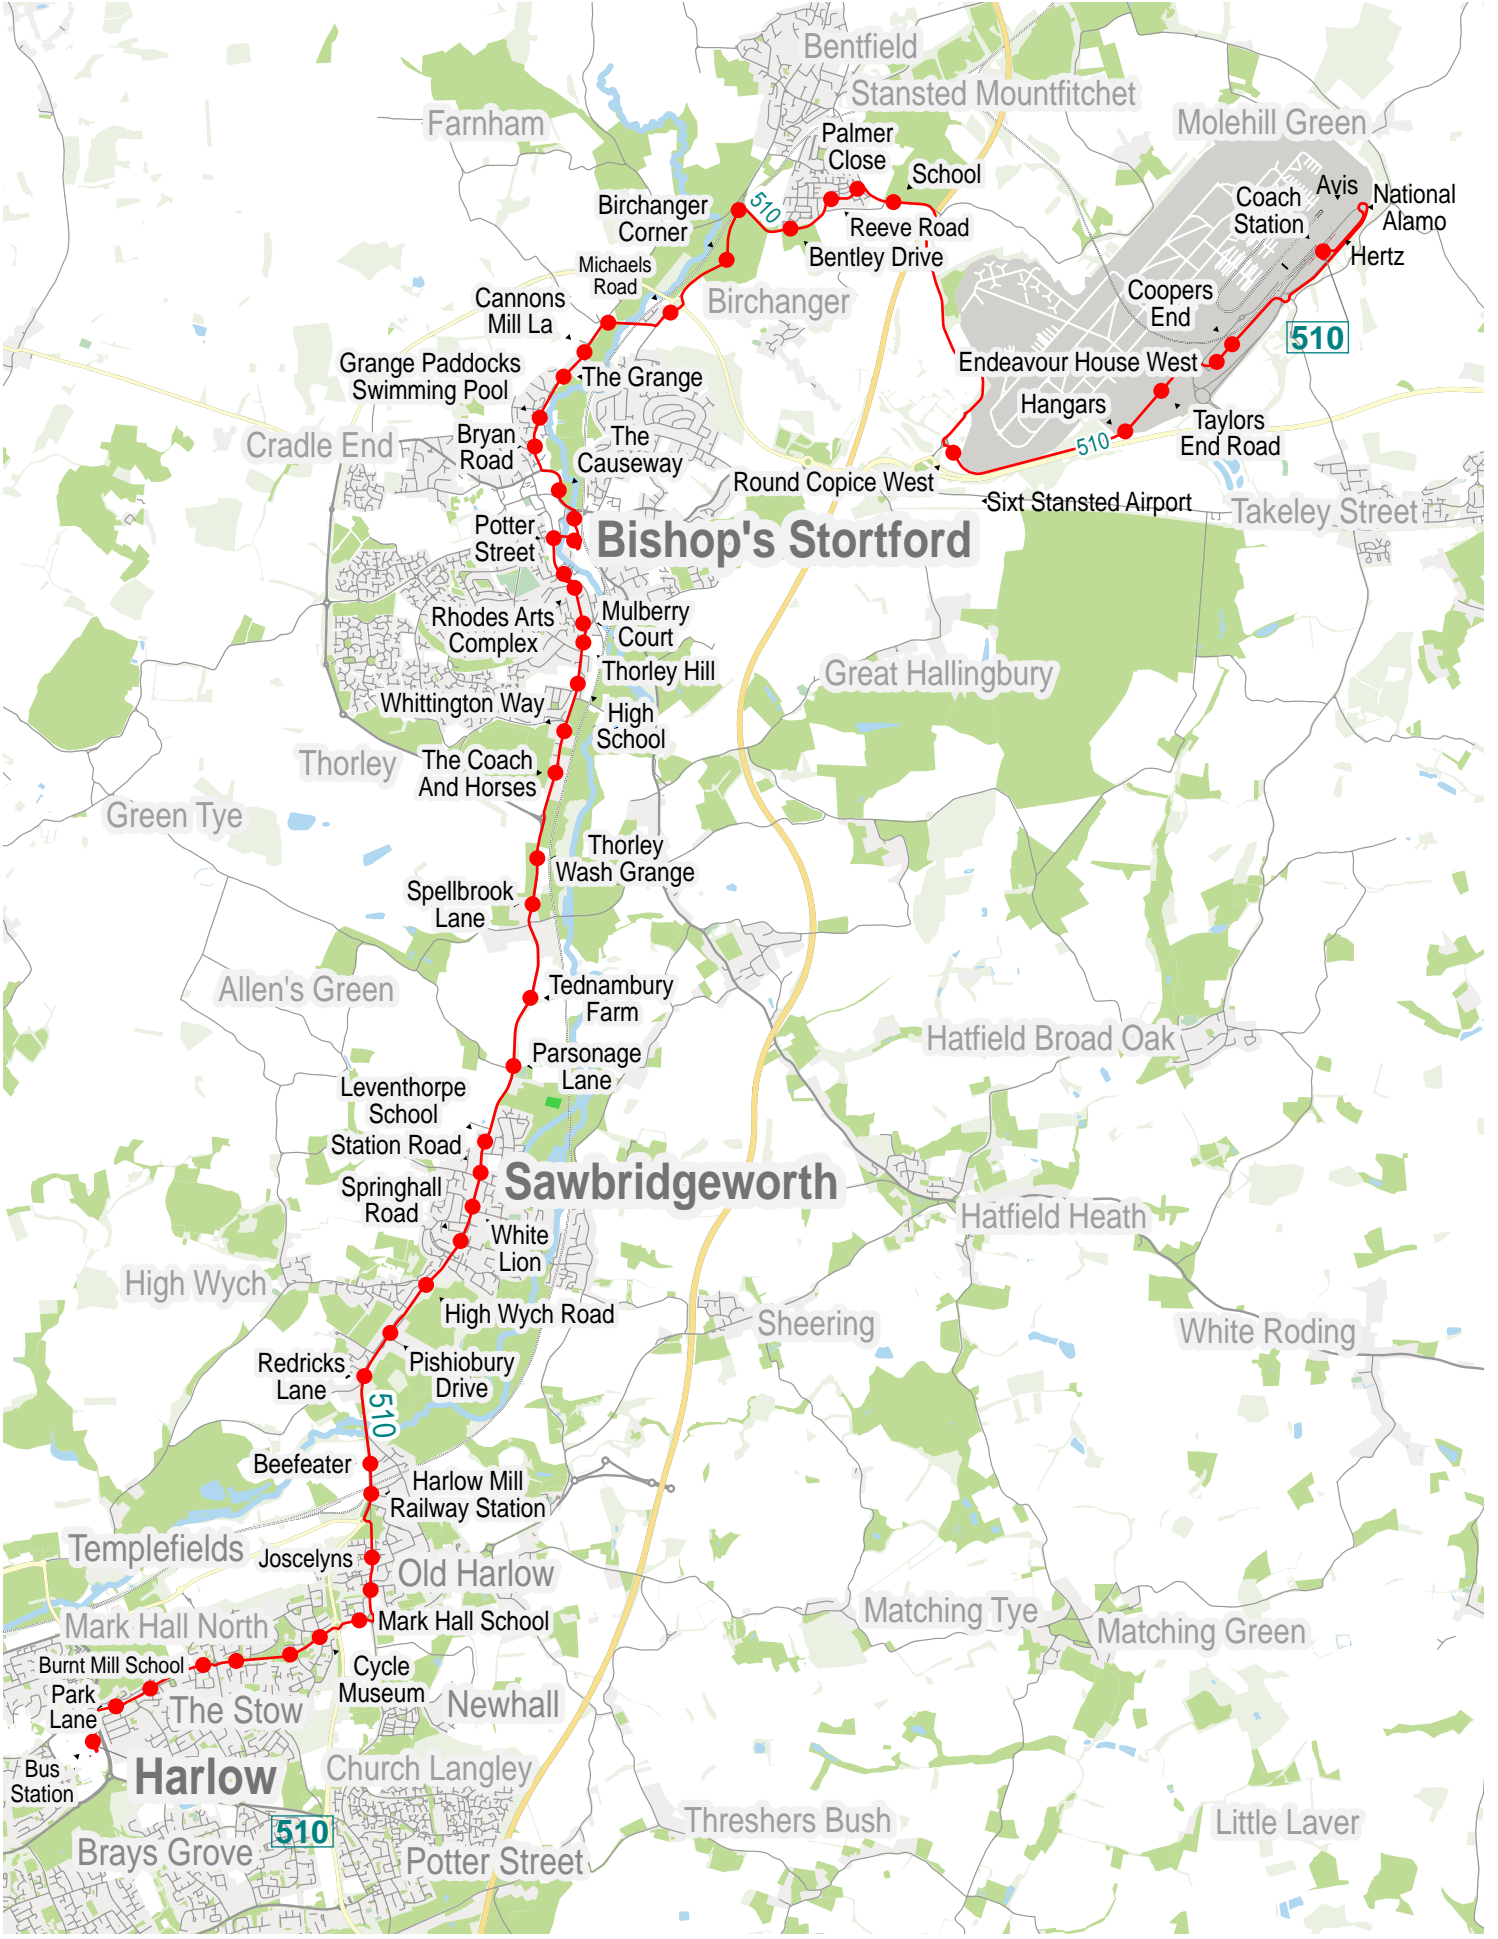

Route map for Arriva (in Herts and Essex) service 510 (outbound)