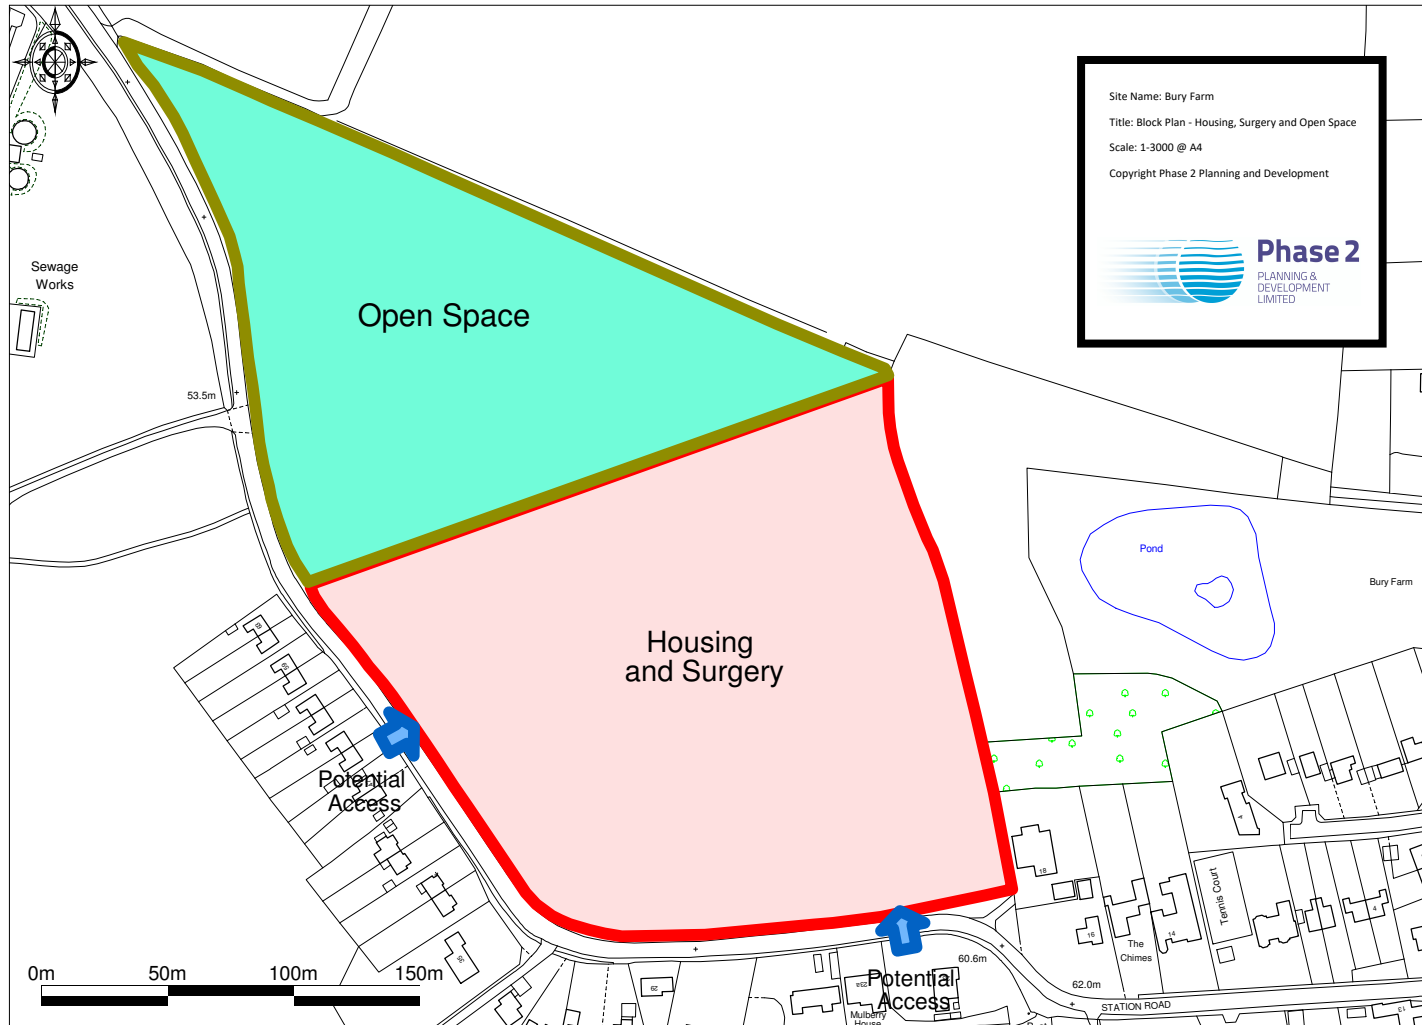

Section 6: Appendices

Appendix 1: Sunnybrook Farm Block Plan

Sunnybrook Farm, Watch House Green, Felsted

This Plan includes the following Licensed Data: OS MasterMap Black and White PDF Location Plan by the Ordnance Survey National Geographic Database and incorporating surveyed revision available at the date of production. Reproduction in whole or in part is prohibited without the prior permission of Ordnance Survey. The representation of a road, track or path is no evidence of a right of way. The representation of features, as lines is no evidence of a property boundary. © Crown copyright and database rights, 2015. Ordnance Survey 0100031673

0m 25m 50m 75m 100m 125m 150m 175m 200m

Scale: 1:2500, paper size: A4

Title: Block Plan - Housing, Car Park & Amenity Land

Date: July 2018

Appendix 2: Bury Farm Block Plan

Ordnance Survey © Crown Copyright 2018. All rights reserved. Licence number 100022432. Plotted Scale - 1:3000

Appendix 2A: Bury Farm Doctors' Surgery Examples